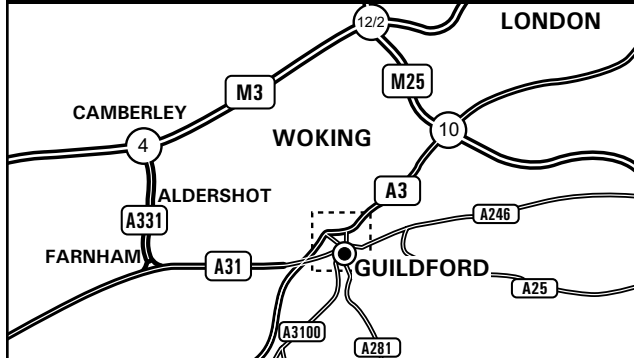

ATP

OIL & GAS (UK) LIMITED

Victoria House - London Square - Cross Lanes
Guildford - Surrey GU1 1UJ
Tel: 01483 307200 - Fax: 01483 307222
www.atpog.com